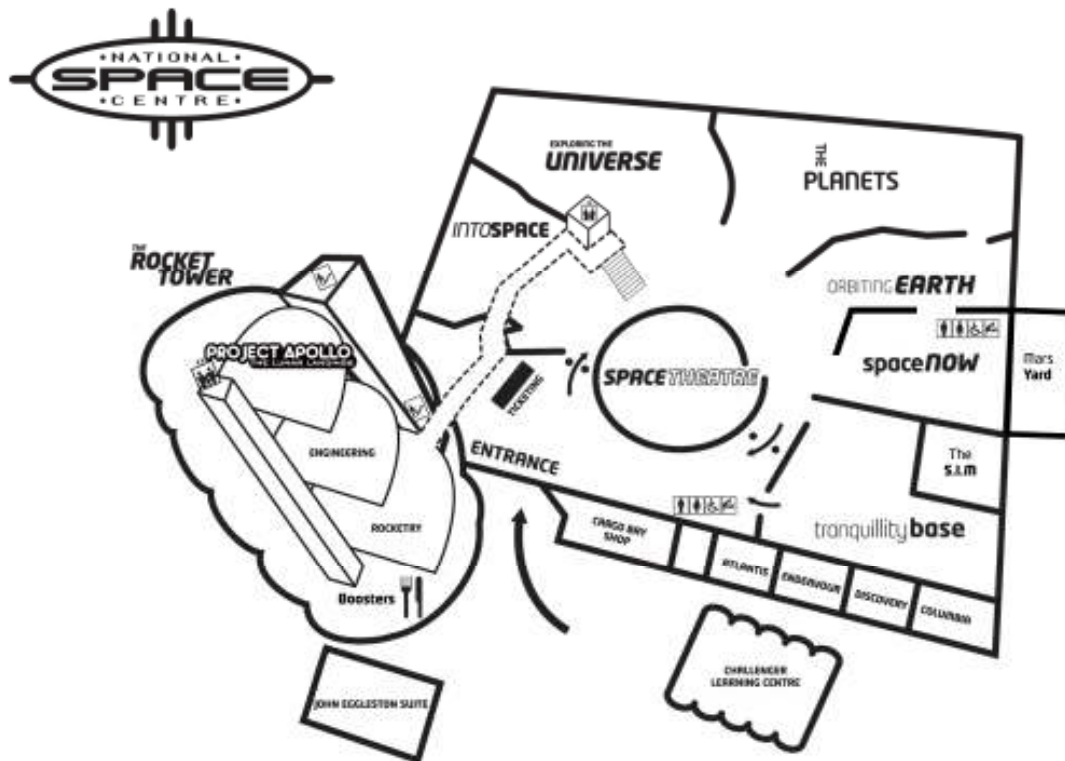

The National Space Centre

Key building statistics

Site area	4.2 ha.
Total size of all buildings	7,360 m²
Exhibition floor space	3,446 m²
Tower floor space	1,105 m²
Height of tower	42 m
Diameter of dome (external)	20.5 m
Diameter of dome (internal)	17.68 m

Key Exhibition Statistics

The exhibition includes

- More than 250 exhibits, around 100 of which are interactive (both computer based and physical)
- More than 700 text panels
- 150 artefacts
- 2000 images and diagrams

Website: www.spacecentre.co.uk

© National Space Centre
Registered Charity no: 1078832

National Space Science Centre: registered charity no: 1078832
Registered in England, No. 4141856,
Registered Office: Exploration Drive, Leicester LE4 5NS