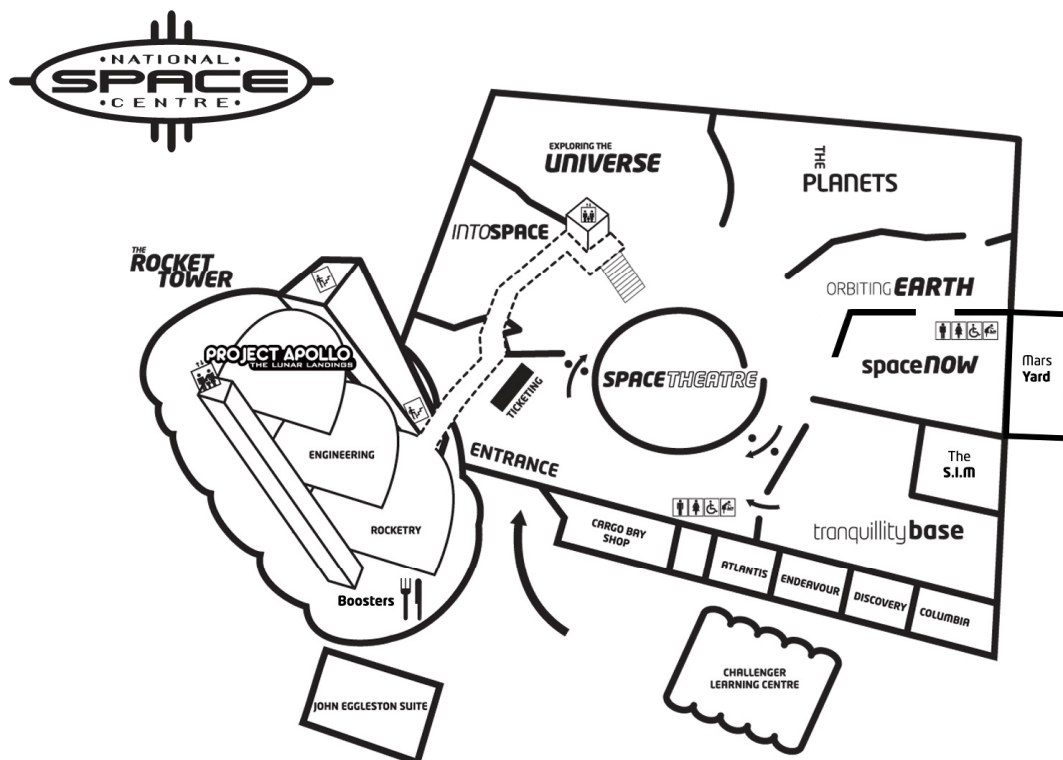

The National Space Centre

Key building statistics

Site area	4.2 ha.
Total size of all buildings	7,360 m²
Exhibition floor space	3,446 m²
Tower floor space	1,105 m²
Height of tower	42 m
Diameter of dome (external)	20.5 m
Diameter of dome (internal)	17.68 m

Key Exhibition Statistics

The exhibition includes

- More than 250 exhibits, around 100 of which are interactive (both computer based and physical)
- More than 700 text panels
- 150 artefacts
- 2000 images and diagrams

Website: www.spacecentre.co.uk

© National Space Centre
Registered Charity no: 1078832

National Space Science Centre: registered charity no: 1078832

Registered in England, No. 4141856.

Registered Office: Exploration Drive, Leicester LE4 5NS