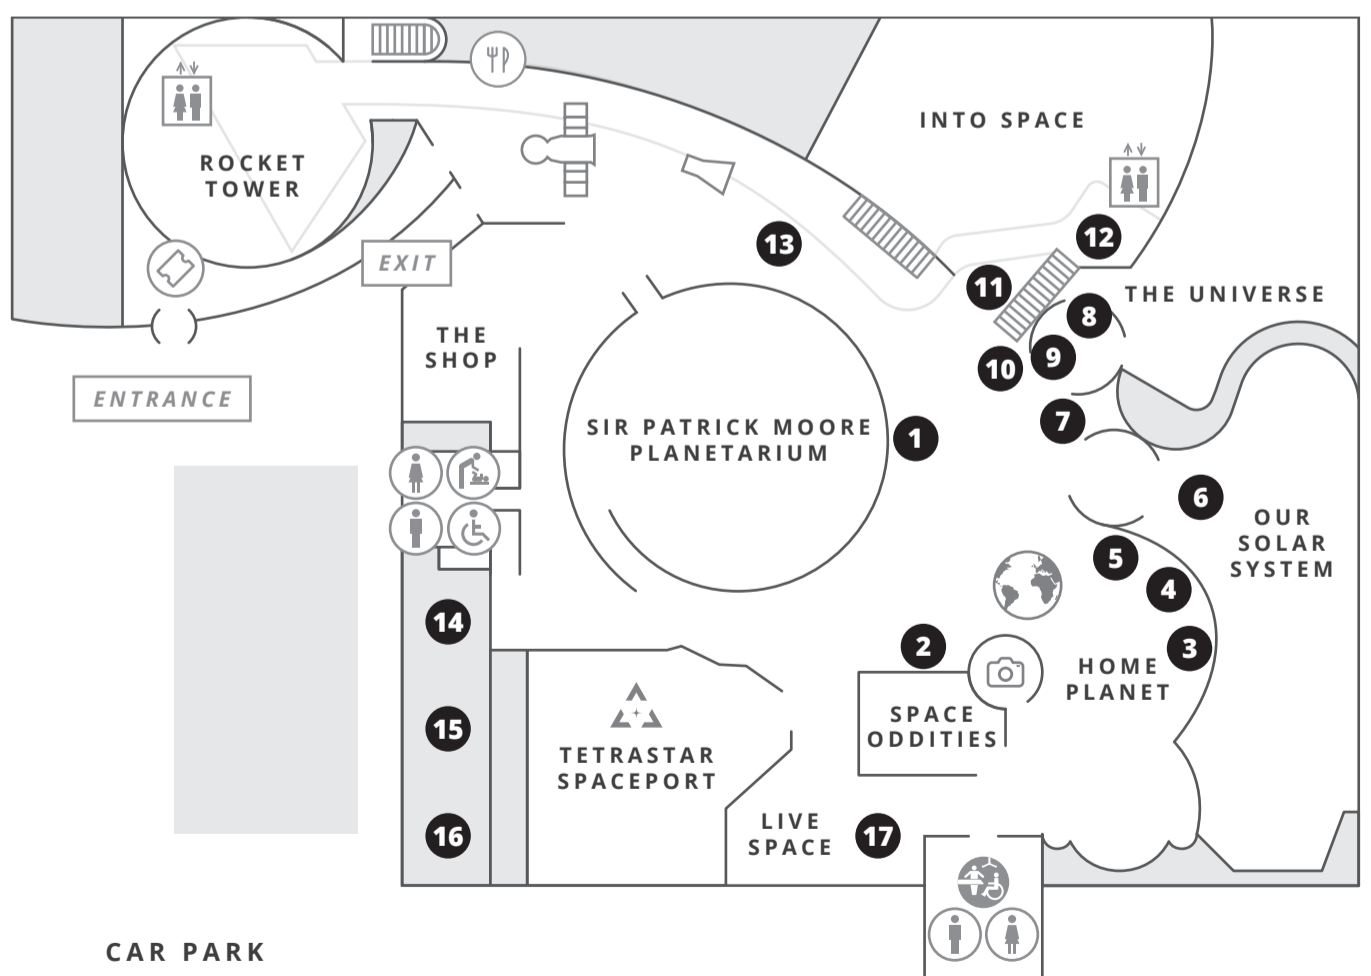

## 15 SABER GUILD LIGHTSABER ACADEMY

**SIGN UP 13**

- Child Classes: 10:30-11:00 / 11:30-12:00 / 14:30-15:00
- Adult Classes: 13:00-14:00 / 15:30-16:30

*Sign up at the UKGE Information Desk (13)*

## 16 EAST MIDLANDS MEGAGAMES

**SIGN UP 13**

- Den of Wolves: 10:15-13:15
- Den of Wolves LITE: 14:15-15:15 / 15:45-16:45

*Sign up at the UKGE Information Desk (13)*

## 17 IMAGINATION GAMING FAMILY ZONE

**DROP-IN**

Thinkfun Range, the Foxmind range, the Upper Story range along with many other STEM games for families to enjoy.