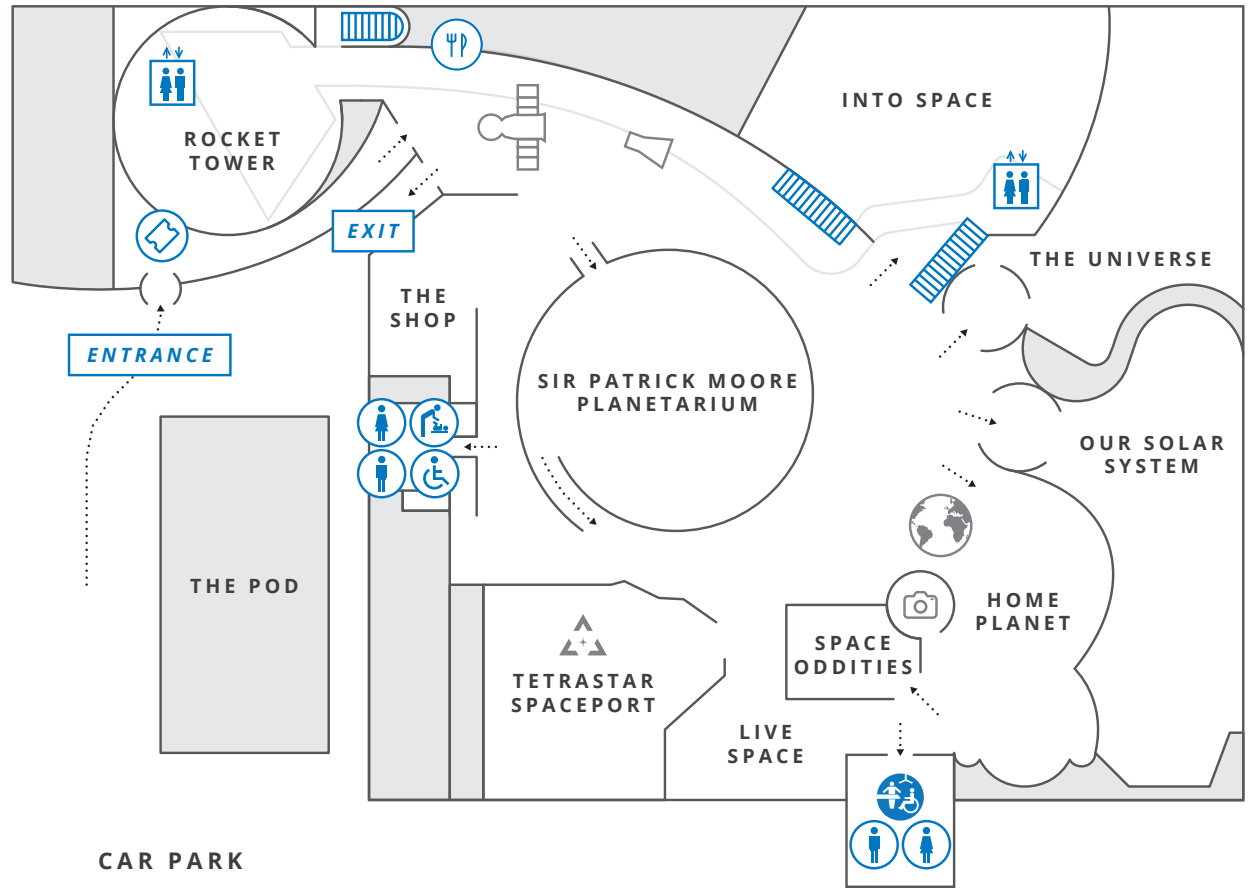

GROUND FLOOR

KEY

Stairs

Tickets

Toilets

Baby Changing Facility

Lifts

Boosters Cafe

Changing Places Toilet

Access via pin code, please ask a member of staff.